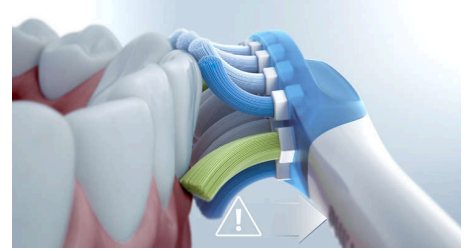

Built-in pressure sensor

You might not notice if you're brushing too hard, but your ExpertClean will. If you need to ease up, this intelligent toothbrush will make a pulsing sound. It's a heads up to let your brush head do the work. 7 out of 10 people found this feature helped them become a better brusher.